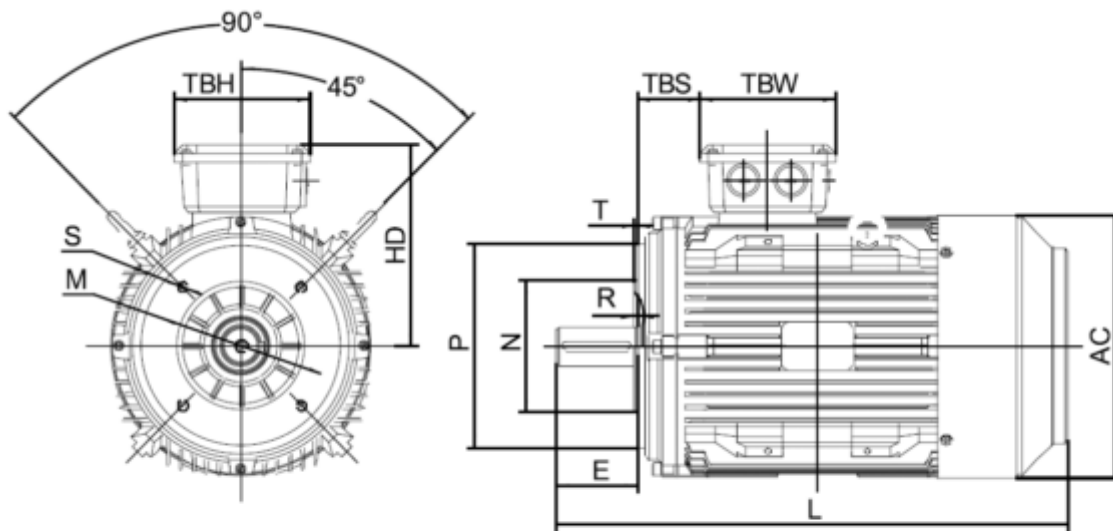

# Data Sheet

Article number: 250302200425

Description: Kleedrive T3C 180L-4 22.0KW 1400 rpm  
3x400/690V 50HZ IP55 B14 Eff=93%

## Measures

AA = 354	K = Ø15	TBW = 162
AC = Ø360	L = 725	
AD = 445	M =	
D = Ø48	N =	
E = 110	P =	
F = 14	S =	
G = 42.5	TBH = 187	
HD = 265	TBS = 180	