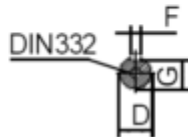

# Data Sheet

Article number: 250302200425

Description: Kleedrive T3C 180L-4 22.0KW 1400 rpm  
3x400/690V 50HZ IP55 B14 Eff=93%

## Measures

AA = 354	K = Ø15	TBW = 162
AC = Ø360	L = 725	
AD = 445	M =	
D = Ø48	N =	
E = 110	P =	
F = 14	S =	
G = 42.5	TBH = 187	
HD = 265	TBS = 180	